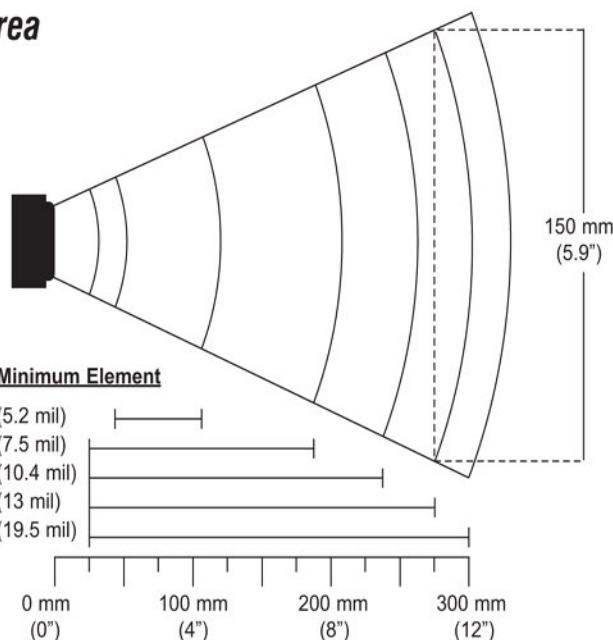

Scan Area

Sunrise 2005 Compliant

Specifications subject to change without notice.